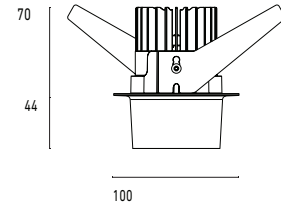

101 10 000320.021

Model

Name	Mono 100 Type 3 Recessed Downlighter
Finish	Structured Black
Area	Indoor

System

Power (Luminaire)	24W
Power (System)	27W
Voltage	240V-AC
Optics	Rotationally Symmetrical Direct 60°
Colour Temperature	2700°K
Luminous Flux	1765lm
TM30	Rf95 Rg103
CRI	Ra97
Lumen Maintenance	L90 B10 50000hrs
Chromacity	<3 McAdam Step Ellipse
Articulation	Fixed
Cut-Out	
Ingress Protection	IP44
Control Device	Remote Fixed Output (Included)
Class	III